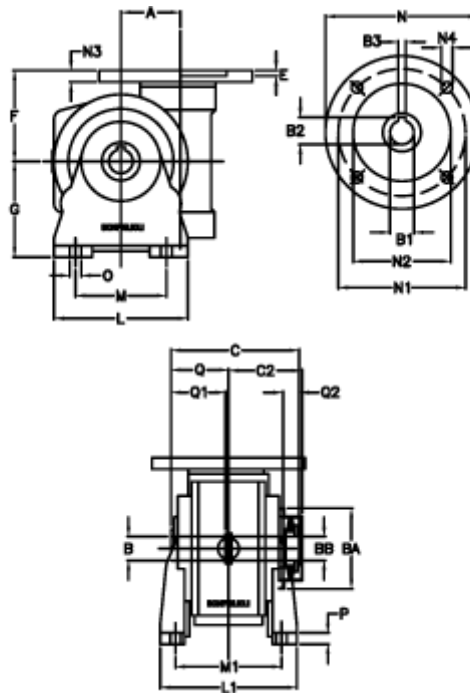

Article number: 390204402032736

Description: Worm Gear with Torque Limiter
VF 44-L2-V-20-P71B5

Measures

a	= 44.60	C2	= 48	M1	= 81.0	Q	= 32.0
B	= 18	Description	= VF 44V-xx-71B5	N	= 160	Q1	= 32
B1 E7	= 14	E	= 2.0	N1	= 130	Q2	= 12
B2	= 16.3	F	= 65	N2	= 110		
B3 H9	= 5	g	= 72	N3	= 10.5		
BA	= 40	L	= 90	N4	= 9,5		
BB H7	= 11	L1	= 98.0	O	= 8.5		
C	= 79	m	= 52	P	= 10		